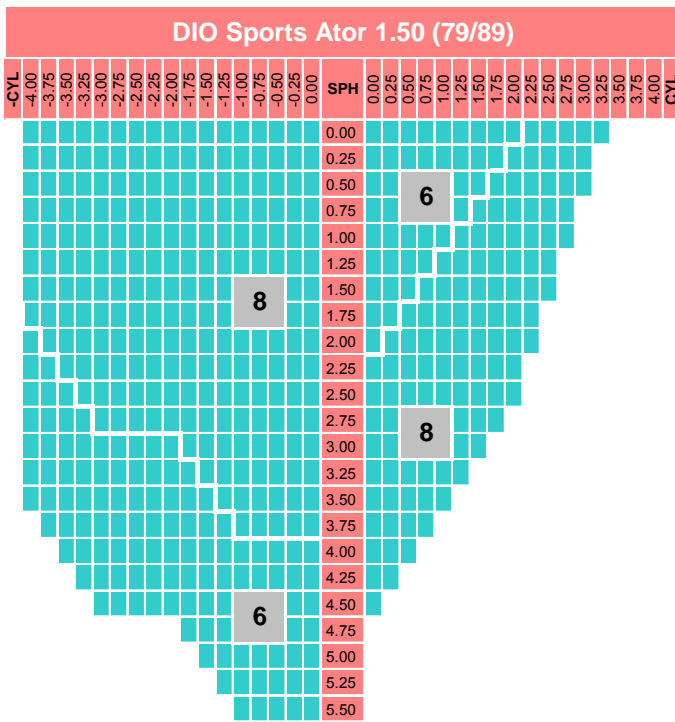

DIO Sports Ator 1.50

Specification

Material	CR39	UV cut off (nm)	350
Refractive Index	1.498	Base curve	6/8BC
Gravity	1.32	Max Diameters (mm)	80
Abbe Value	58	Color	Clear

Lens Features

- Aspherical SV freeform design for high curve
- As-worn prescription optimization with 0.01D
- Light weight & Slim edge with Aesthetic thickness
- Multi AR coating with EMI

Power Chart

Lens Marking Layout

Add-on Features

- Precal
- Remote Edging
- Special thickness
- Rx compensation
- Decentration
- Hi cylinder (4-6)
- Prism ($\leq 4 \Delta$)
- Mirror coating
- Tinting

79R

Lenticular

Decentration = 10mm

Index = 1.530

※ When your prescription is over of range, please contact us directly.