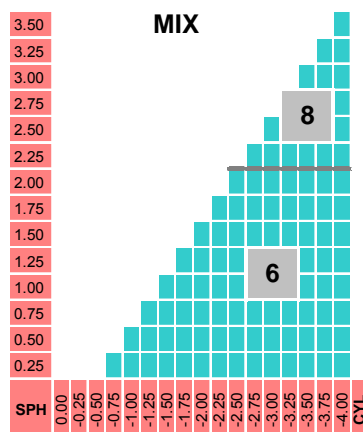

DIO Sports Ator 1.50

Specification

Material	CR39	UV cut off (nm)	350
Refractive Index	1.498	Base curve	6/8BC
Gravity	1.32	Max Diameters (mm)	80
Abbe Value	58	Color	Clear

Lens Features

- Aspherical SV freeform design for high curve
- As-worn prescription optimization with 0.01D
- Light weight & Slim edge with Aesthetic thickness
- Multi AR coating with EMI

Power Chart

Lens Marking Layout

Add-on Features

- Precal
- Remote Edging
- Special thickness
- Rx compensation
- Decentration
- Hi cylinder (4-6)
- Prism ($\leq 4 \Delta$)
- Mirror coating
- Tinting

79R

Lenticular

Decentration = 10mm

Index = 1.530

※ When your prescription is over of range, please contact us directly.